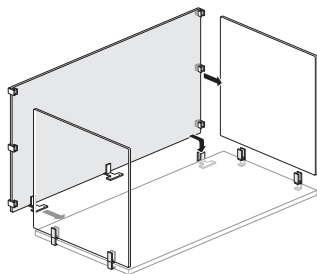

# Laminate Desktop Separation Screen

Belong

## Features

- Includes a three piece wrap-around .56" (14mm) thick laminate screen kit with screen and assembly hardware.
  - Three piece wrap-around screen kit includes:
    - one (1) back screen
    - two (2) side (left and right) screens
- Fixed Tables or Height Adjustable Tables
  - Side screens:
    - 23.5"H or 29.5" H
  - Back screen:
    - 25.75"H or 31.75" H
- Laminate surface is high pressure laminate with 1mm edgeband.
- Screen and brackets are field installed.
- Ships unassembled.

## Specification Tips

- Freestanding screen. Field assembled.
- Top of screen will finish 24" or 30" high above the worksurface.
- Versions are sized to work on freestanding tables or height adjustable tables/benches.
- Works with some monitor arms. Refer to specific monitor arm bracket.