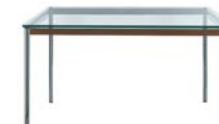

LC10-P
HC - Cassina
By Le Corbusier, Jeanneret,
Perriand

Pip Collaborative
Haworth
By Haworth Design Studio