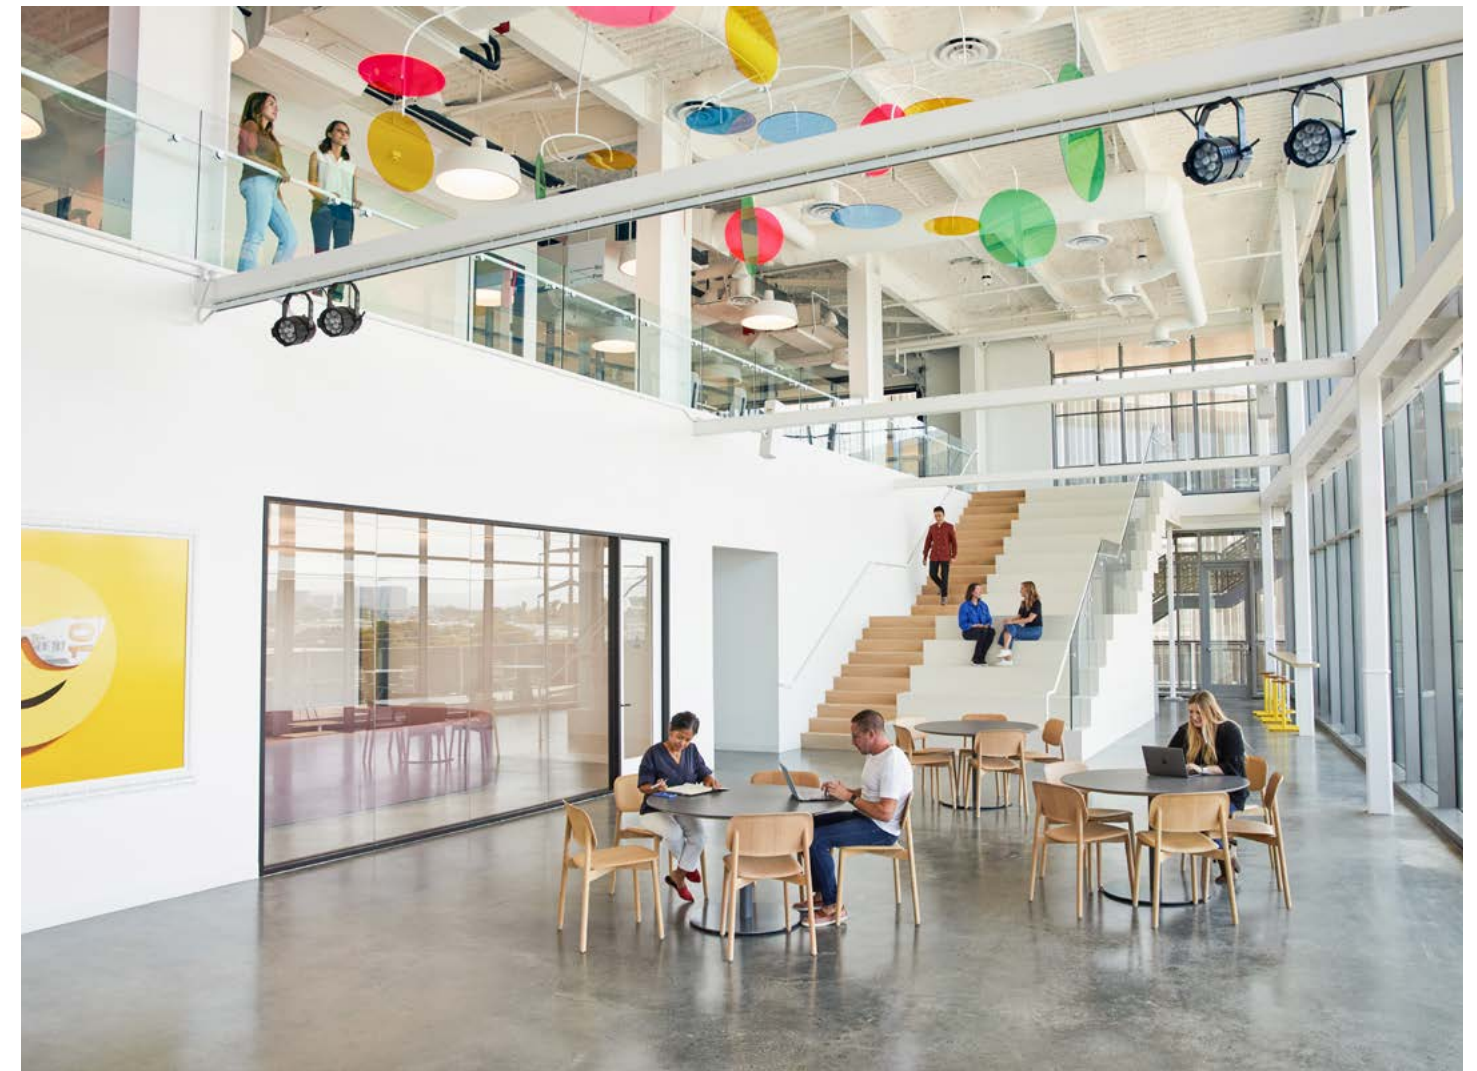

The heart of the office is flanked by a café (encompassing Planes Disc Base Tables) and serves as a social hub, drawing employees together to chat, have weekly Happy [Money] Hours, and events like TED Talks.