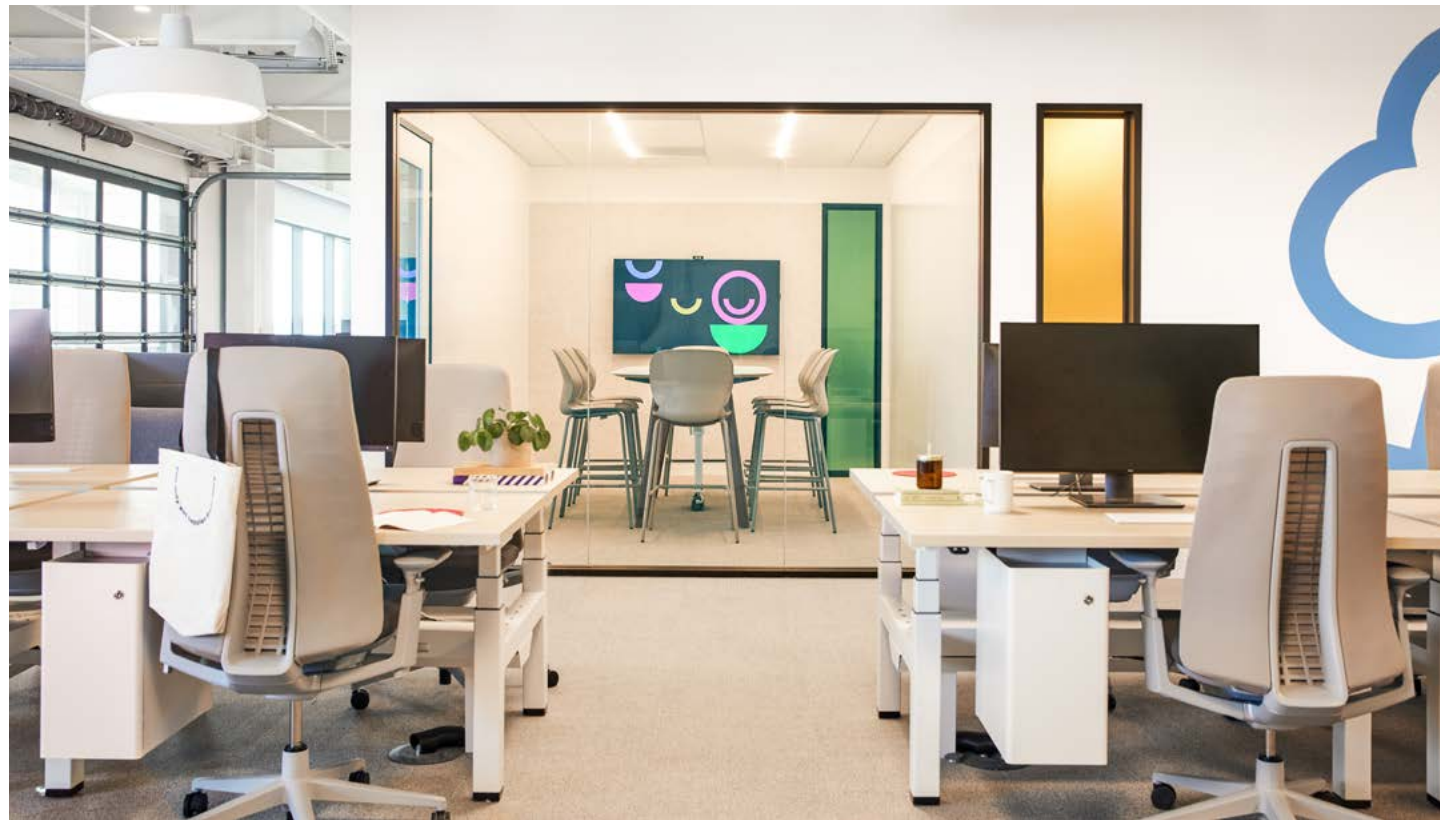

Individual height-adjustable workspaces (featuring Active Components, Fern Task chairs, Hop Height-Adjustable Tables) are grouped by teams. Enclosed “squad rooms” can be booked for more structured collaboration. Each team has its own huddle zone and squad room (with Immerse Single conference tables and Maari High Back stools).