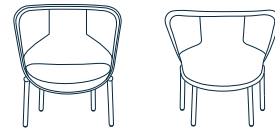

The digital knit is made from 100 % recycled PET. The production minimizes waste since all knits are engineered to the exact dimensions. Haworth Cardigan Lounge™ also avoids glue, replaced with simple mechanical assembly systems.