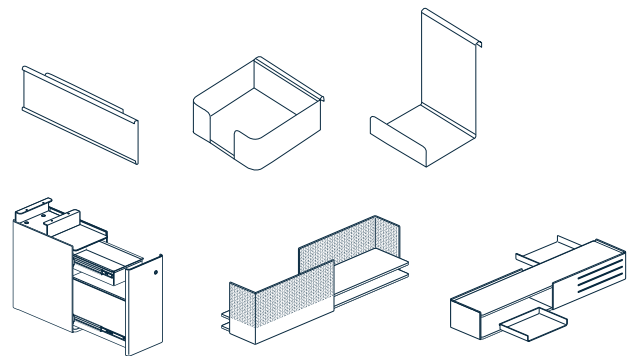

Active Components

Open and light in scale, the Active Components product line is a set of storage solutions to enhance a workspace.

Through integration with Haworth's product portfolio, Active Components helps improve efficiency in compact footprints with products that support user performance, posture changes, memory cues, collaboration, and focus work.

Design by Haworth Design Studio

Active Components makes clever use of space. Suspended pieces provide smart, multi-use storage while accessories and floating shelves create vertical storage to free up more working area.