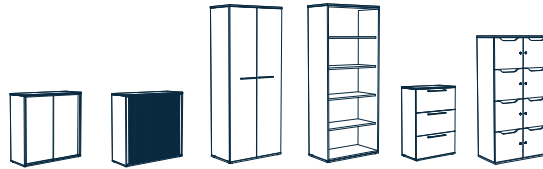

It offers a clean, uniform aesthetic without limiting application possibilities.

Be_Hold

Haworth's Be_Hold office storage range was designed in collaboration with Patricia Urquiola.

From open shelves and cupboards to private lockers and sliding door cabinets, Be_Hold puts the core functional elements of storage into designer furniture.

Be_Hold is a unique organisational system that elevates storage beyond a functional purpose and becomes a focal point of design. Be_Hold seeks to structure spaces and support different work styles – from highly collaborative to focused – while leveraging design elements that transform your workplace.

Colourful cabinets – Be_Hold Design is a unique organisational system available in a wide range of colours, materials and functional elements.

Design by Patricia Urquiola

Be_Hold is much more than an office cabinet. Its human-focused design allows you to structure your workplace to support different work styles while dividing the space for privacy.