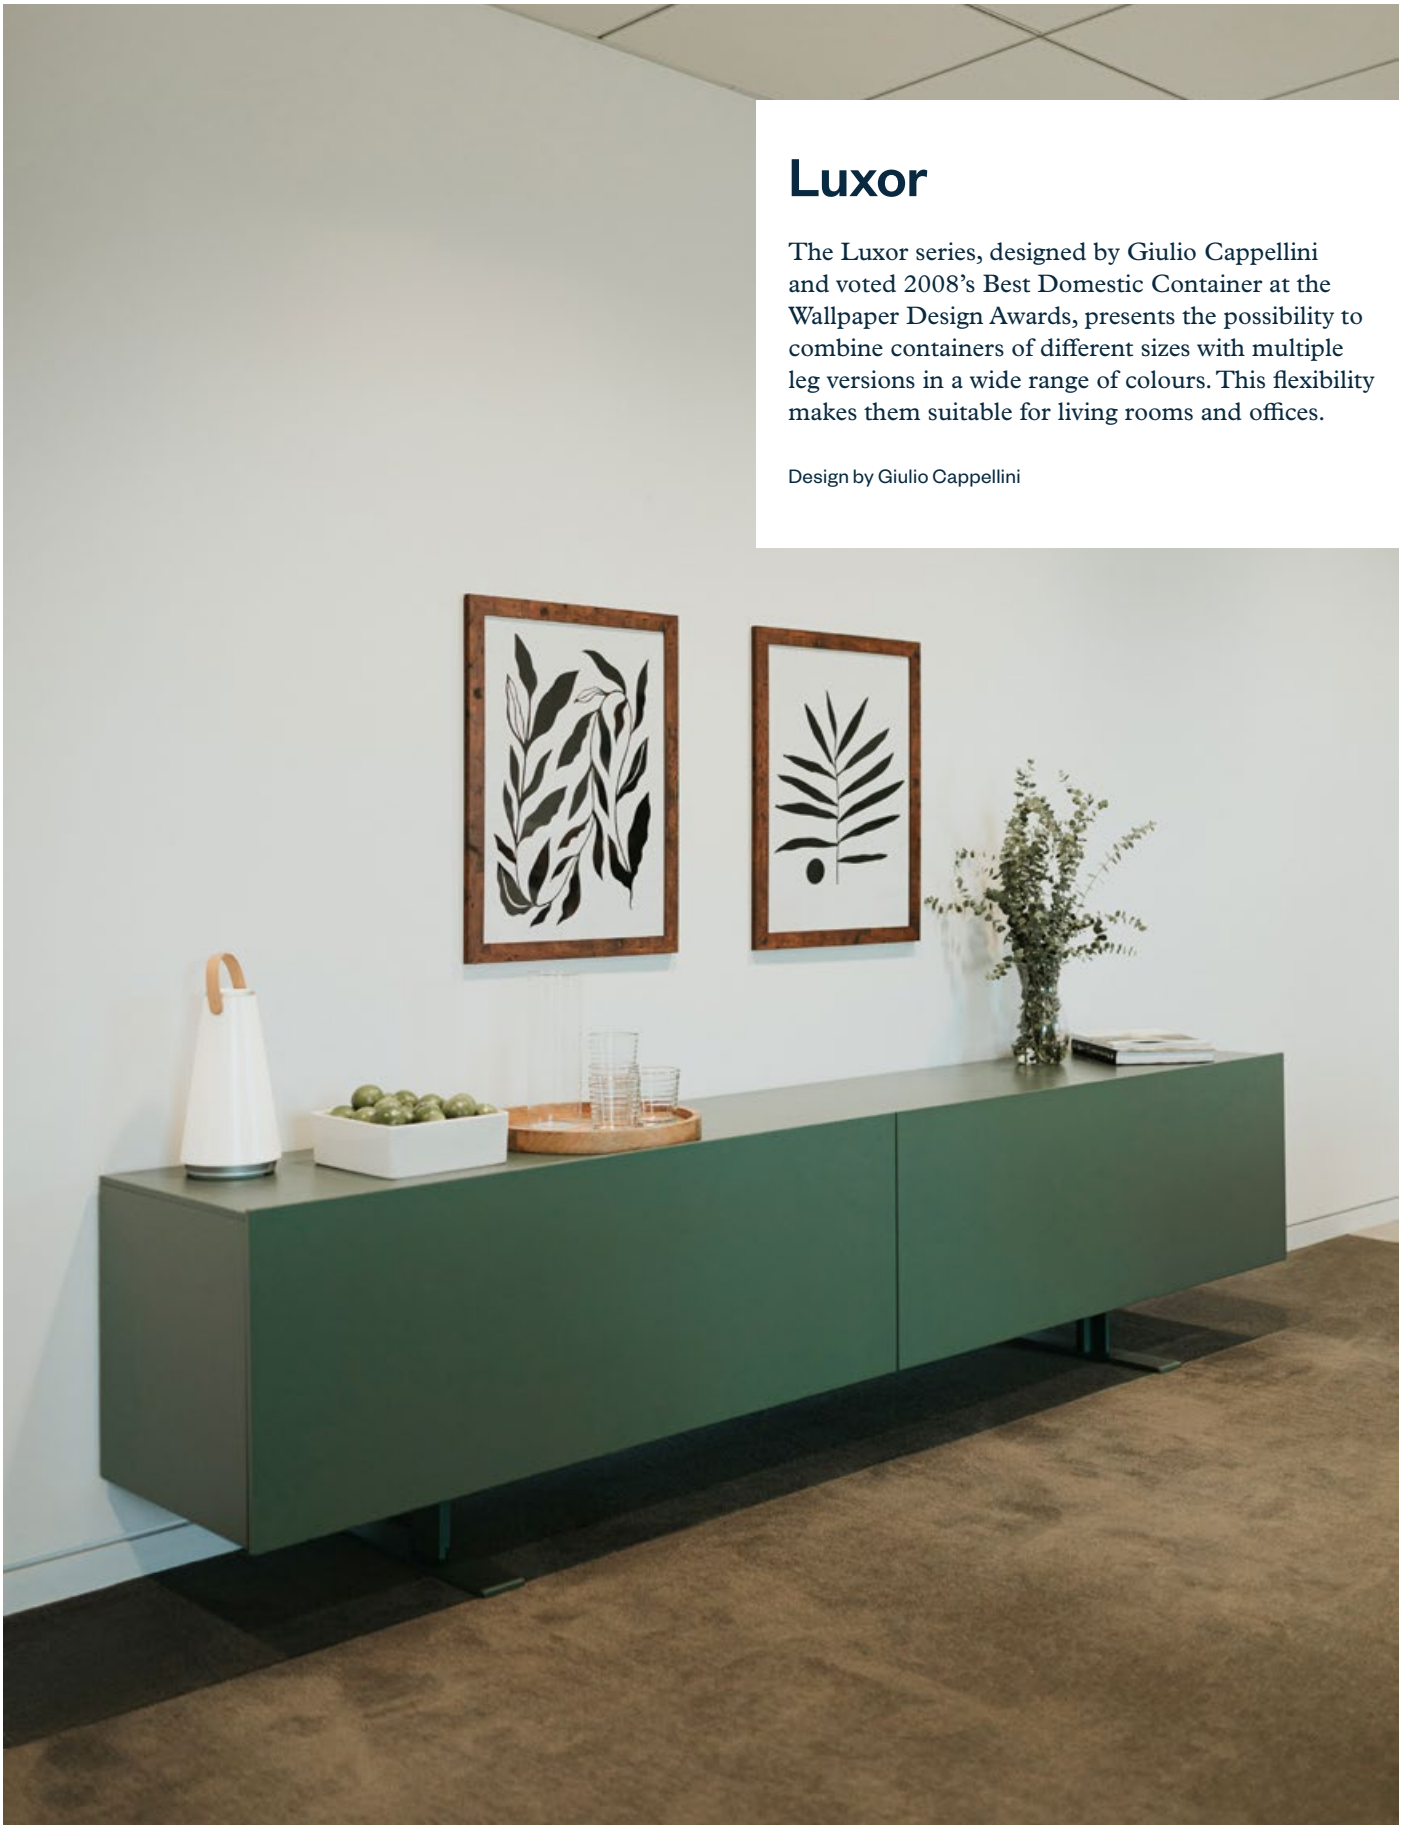

Design by Giulio Cappellini

Cloud

A striking design for a modular double sided bookcase, with circular port hole shelves. Elements clip together to build a full library.

Design by Ronan and Erwan Bouroullec for Cappellini