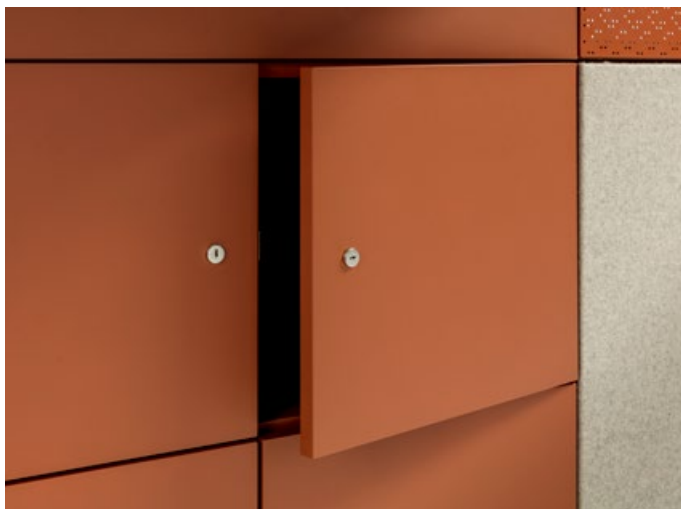

Be_Hold

Haworth's Be_Hold office storage range was designed in collaboration with Patricia Urquiola.

From open shelves and cupboards to private lockers and sliding door cabinets, Be_Hold puts the core functional elements of storage into designer furniture.

Be_Hold is a unique organisational system that elevates storage beyond a functional purpose and becomes a focal point of design. Be_Hold seeks to structure spaces and support different work styles – from highly collaborative to focused – while leveraging design elements that transform your workplace.

Colourful cabinets – Be_Hold Design is a unique organisational system available in a wide range of colours, materials and functional elements.

Design by Patricia Urquiola