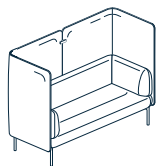

Cabana Lounge

Cabana Lounge offers the attention to detail you would expect from Haworth's collaboration with Patricia Urquiola.

Cabana Lounge is the first sofa system designed to deliver optimal user performance, comfort, and design to create unique destination spaces in the office environment, enabling effective individual and collaborative work. Its flexible design suits a variety of needs for both focus work and rejuvenation – on your own or with a group.

Design by Patricia Urquiola

The centre of work is no longer just the workstation. People seek alternative places to collaborate or work alone. The best workplaces offer both “we” space for connection, collaboration and innovation, and “me” space for privacy and focus without distraction.