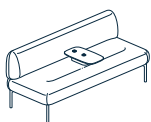

Cabana Lounge

Cabana Lounge offers the attention to detail you would expect from Haworth's collaboration with Patricia Urquiola.

Cabana Lounge is the first sofa system designed to deliver optimal user performance, comfort, and design to create unique destination spaces in the office environment, enabling effective individual and collaborative work. Its flexible design suits a variety of needs for both focus work and rejuvenation – on your own or with a group.

Design by Patricia Urquiola

The centre of work is no longer just the workstation. People seek alternative places to collaborate or work alone. The best workplaces offer both “we” space for connection, collaboration and innovation, and “me” space for privacy and focus without distraction.