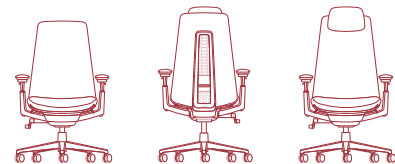

Fern

The Fern desk chair is easy, natural and unhindered. Inspired by nature, it is in tune with your every move.

Grounded in extensive ergonomic research, Fern's design puts the person at the centre with ergonomic innovations that provide total back support, edgeless comfort, and free movement.

The result is a next-generation sitting experience that is distinctively responsive to each person. The chair works with you, not against you so you can sit better, work better, and feel better in today's changing workplace.

Designed by Haworth Design Studio & ITO Design

Fern provides a comfortable, engaging sitting experience that creates good feelings, keeping you balanced and centred in your chair. Its approachable design is less machine and more human, with mechanics discreetly integrated into a warm, residential design.