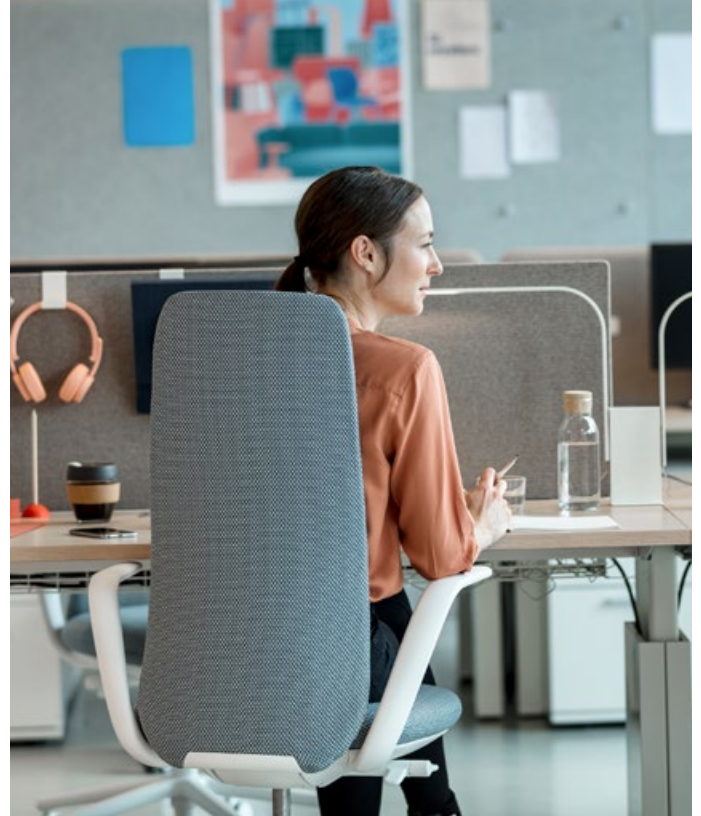

Nia, the First Active Seating Chair is designed to blend the style and comfort of lounge chair with the performance of a task chair, creating a solution for many different work settings, from meeting / conference rooms, focus work areas and collaboration.