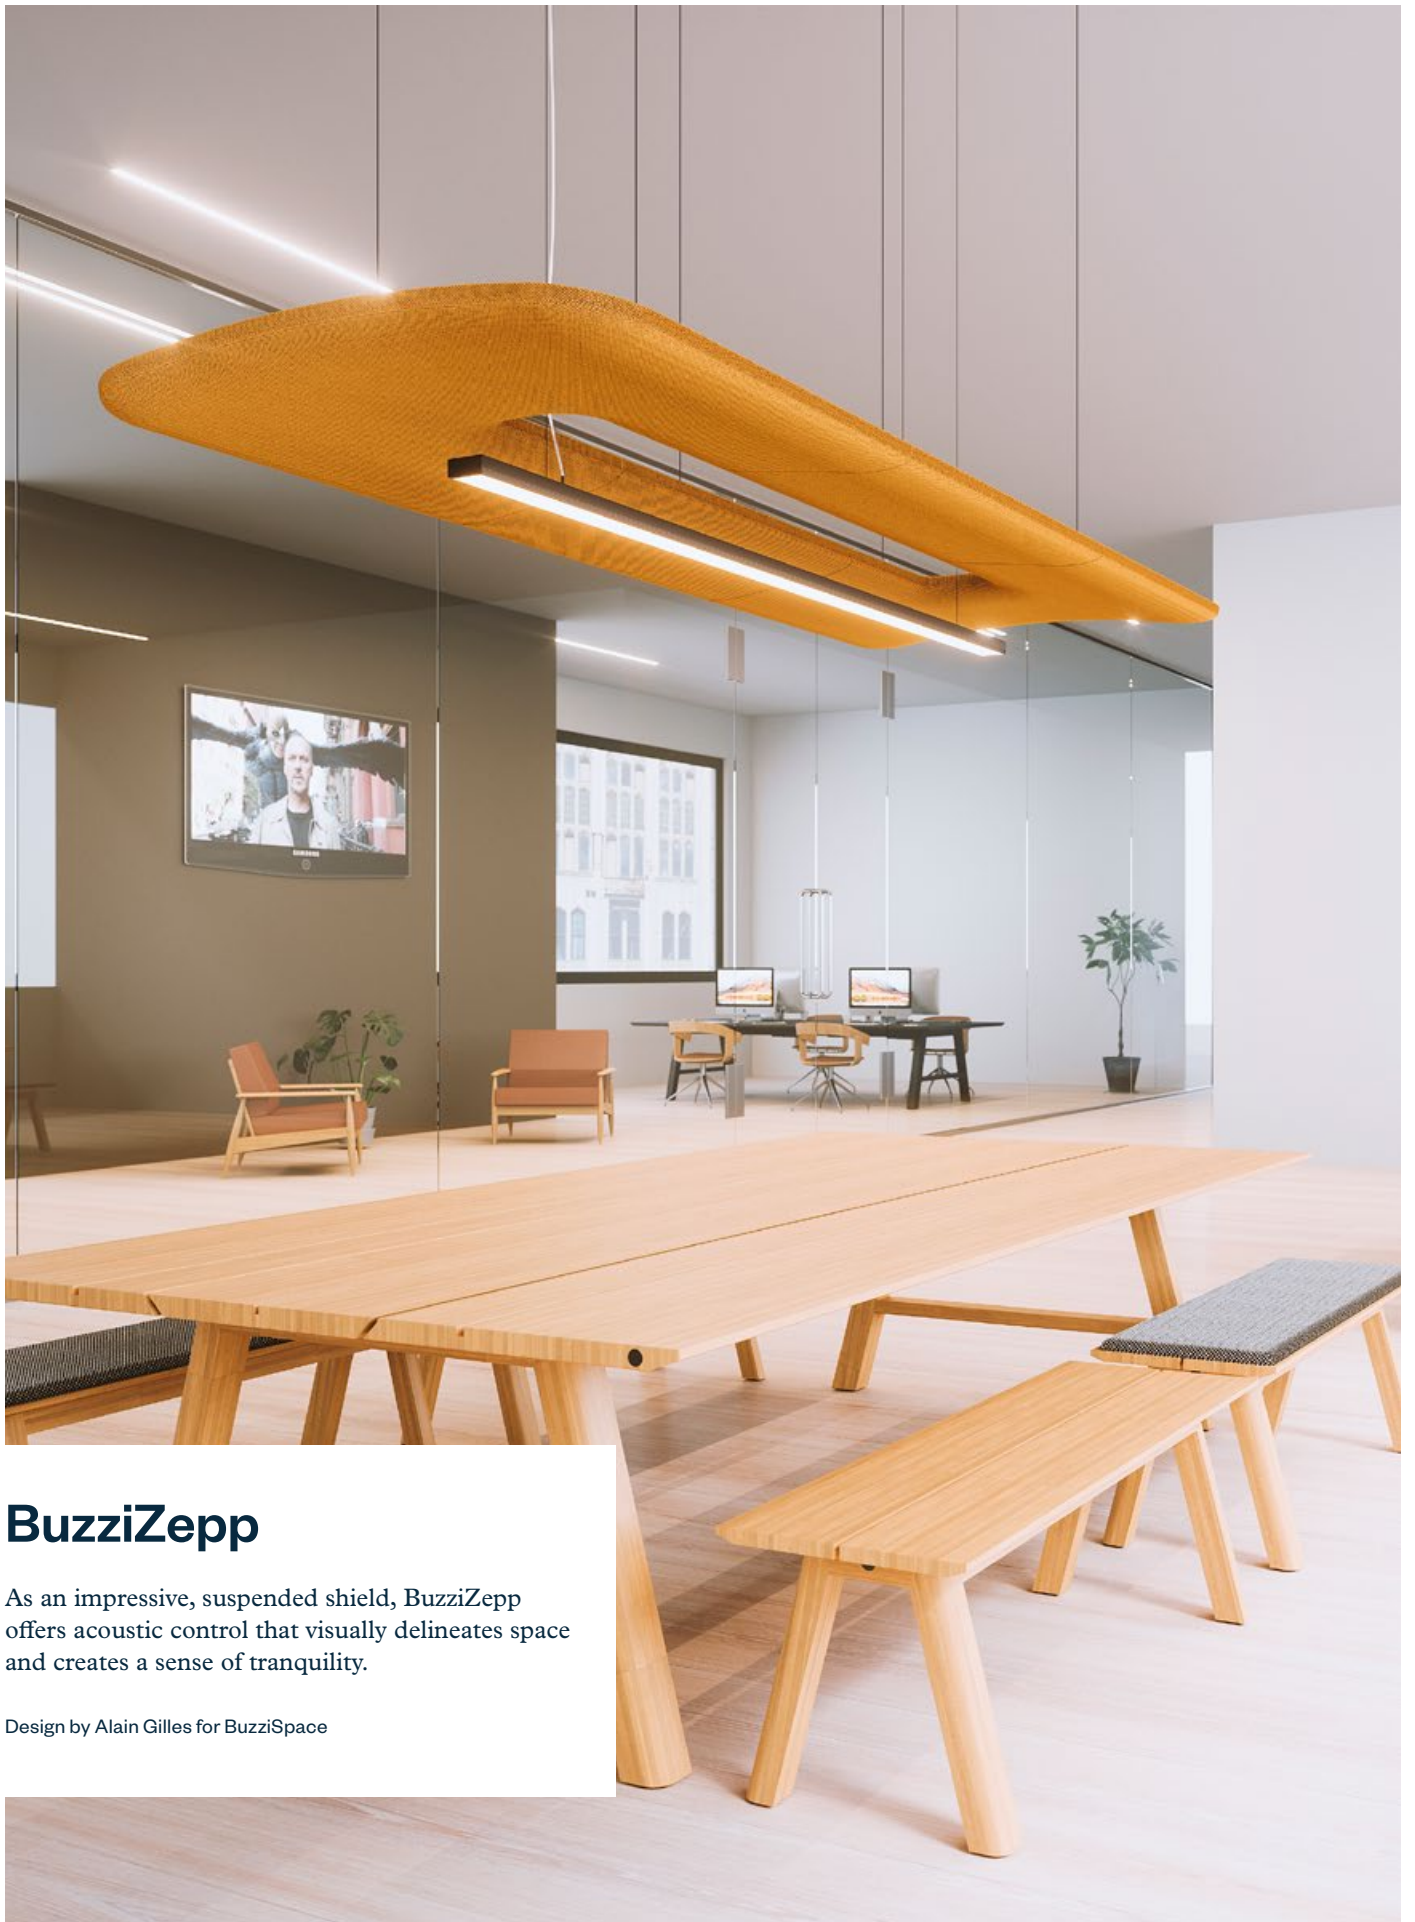

BuzziZepp

As an impressive, suspended shield, BuzziZepp offers acoustic control that visually delineates space and creates a sense of tranquility.

Design by Alain Gilles for BuzziSpace