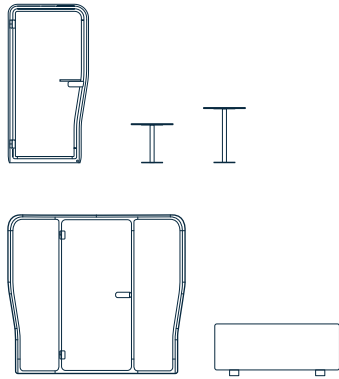

BuzziNest Booth

BuzziNest Booth is all you need to reduce distracting noise from any workplace.

The compact booth offers a private solo space to work and take calls without being disturbed or disturbing others, even in an open plan office. Due to its upholstered exterior and fabric panels on the interior, BuzziNest Booth effectively dampens sound from every direction to create maximum peace and quiet for everyone in the office, whether you are working inside the booth or out.

Available in both left- or right-handed models and a range of different colours and fabrics, BuzziNest Booth will fit right into your office decor, and is easy to install. Built-in castors can be suspended from the base to help move the acoustic booth to a new spot, which can then be secured by putting it back on its feet.

Design by BuzziSpace Studio

Customize your BuzziNest Booth by selecting from several fabrics and colours for both the outside and the inside. And fit it with a worktop and a stool so you can work in peace.