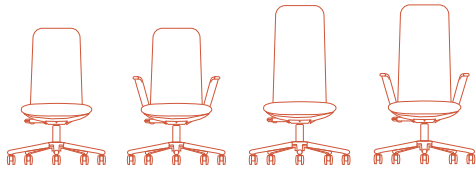

Nia

Traditional task chairs contrast the increasingly residential-themed workplace aesthetic.

Nia with its slim upholstered profile and concealed mechanisms finally creates a chair that compliments this aesthetic without compromising performance.

The ideal work environment for today's knowledge worker provides support where it's needed and freedom where it's wanted. Designed to support activity during the workday, Nia offers the rich comfort of a lounge chair with the precise engineering of a performance task chair – it combines comfort, performance and aesthetics in one product. Its slim design hides a smart mechanism that, extensive testing has shown, provides remarkable comfort however you sit in it.

Design by Haworth Design Studio & brodbeck design