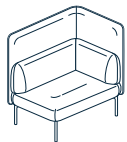

Cabana Lounge

Cabana Lounge offers the attention to detail you would expect from Haworth's collaboration with Patricia Urquiola.

Cabana Lounge is the first sofa system designed to deliver optimal user performance, comfort, and design to create unique destination spaces in the office environment, enabling effective individual and collaborative work. Its flexible design suits a variety of needs for both focus work and rejuvenation – on your own or with a group.

Design by Patricia Urquiola

The centre of work is no longer just the workstation. People seek alternative places to collaborate or work alone. The best workplaces offer both “we” space for connection, collaboration and innovation, and “me” space for privacy and focus without distraction.