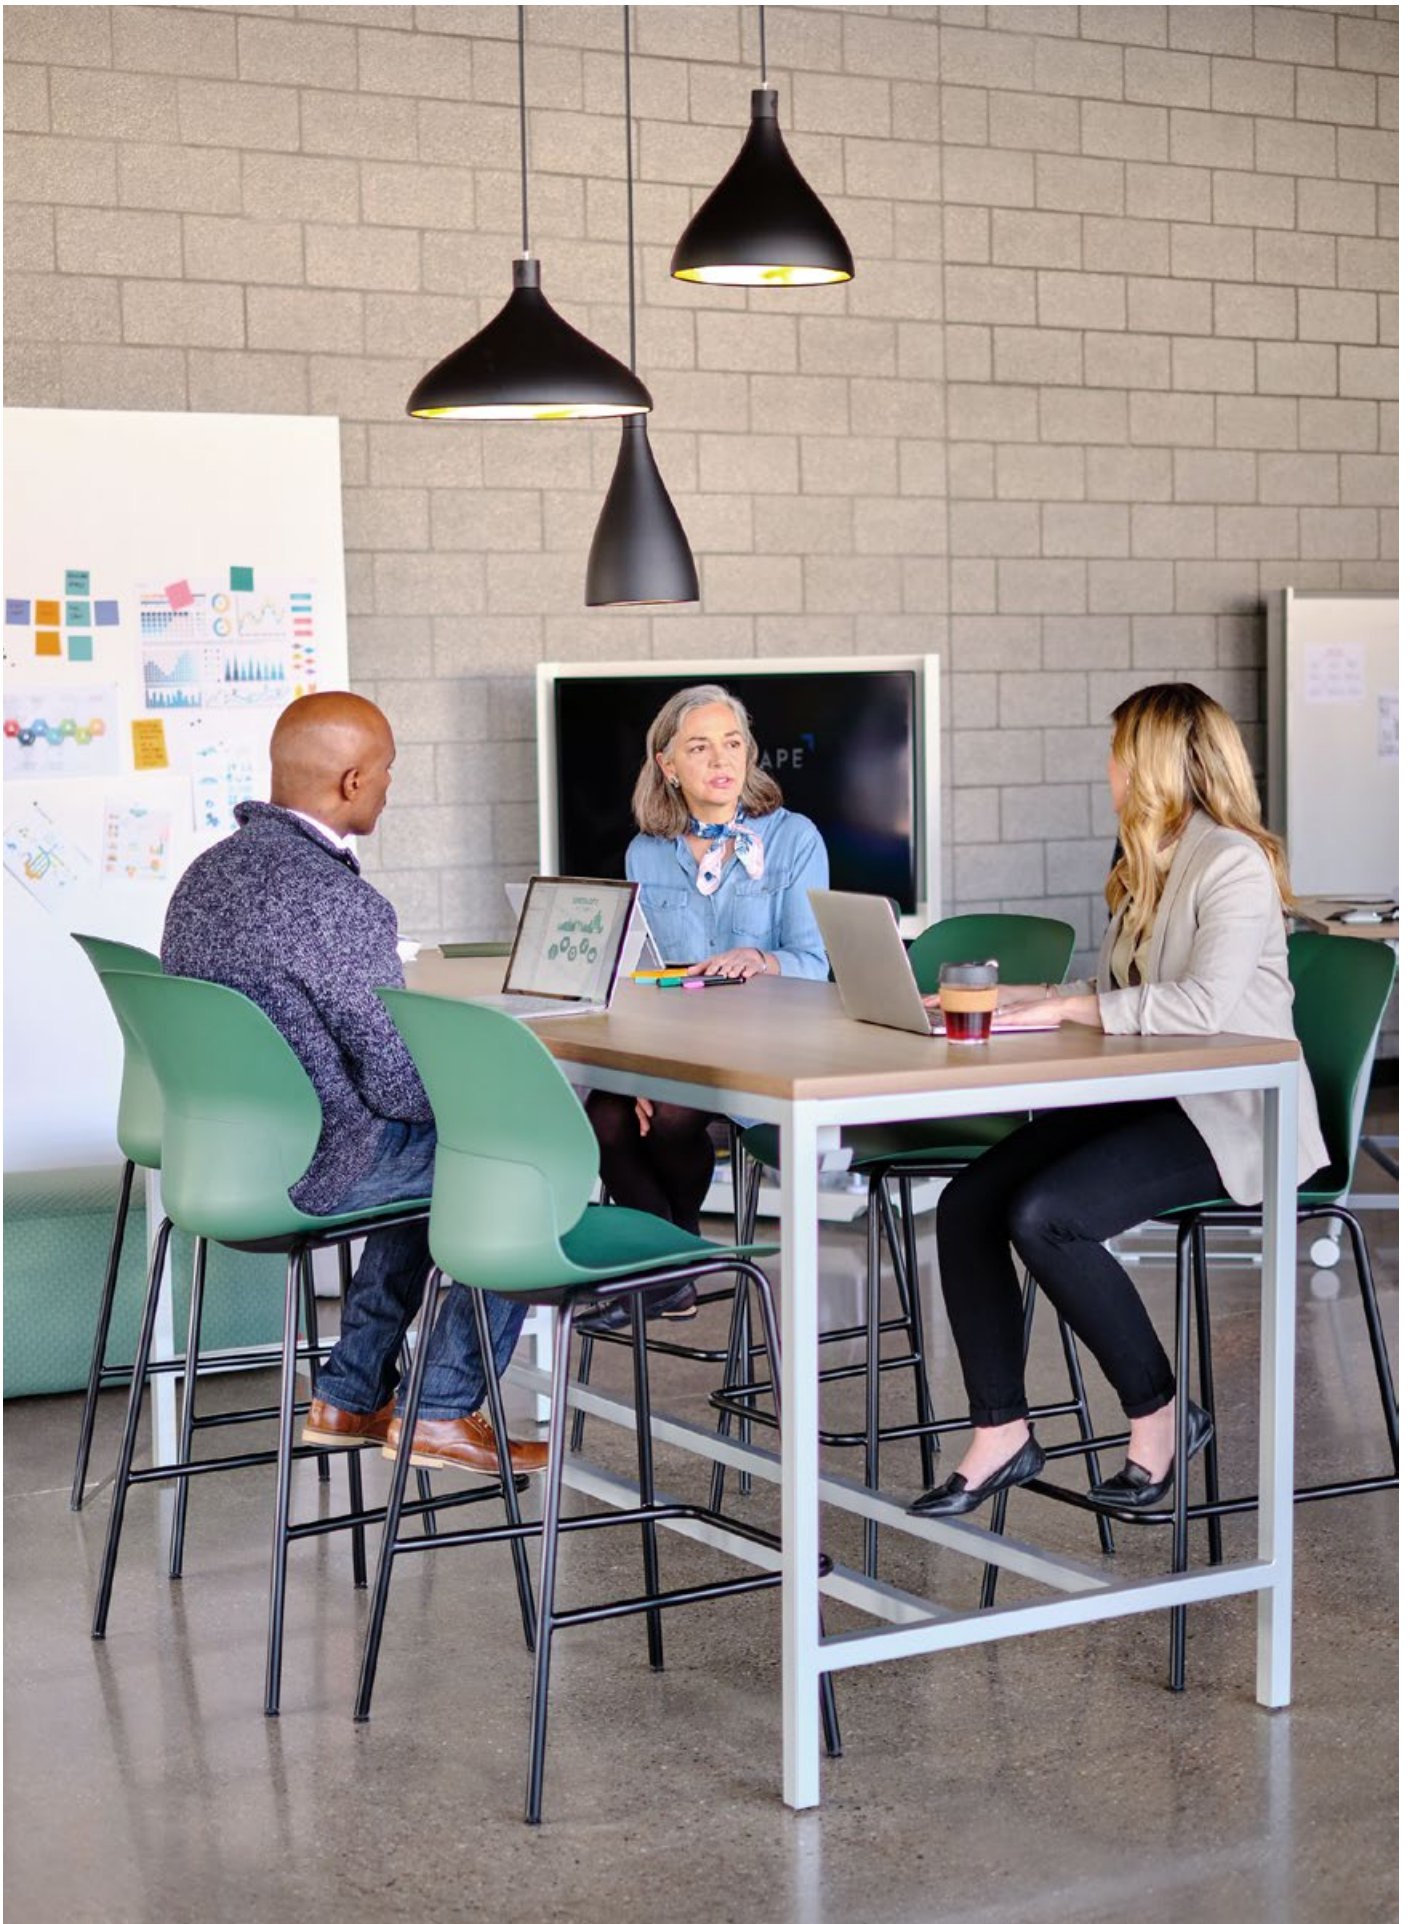

Lively by Haworth

Comforto 59 by Haworth

---

fox by Brunner